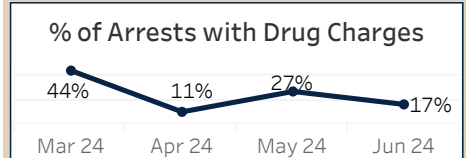

June 2024 Police Report

Release Date 2024-07-11

Offenses Reported¹

Types	2021	2022	2023	2024 YTD
Person	74	110	96	44
Property	59	92	117	32
Society	52	67	134	57
Total Crimes	185	269	347	133
Crimes/1,000 Pop	13.8	17.7	19.6	

Case Report Types

- Person Crimes** = murder, manslaughter, rape/sodomy, assault, intimidation and kidnapping offenses
- Property Crimes** = robbery, burglary, larceny/theft, arson, destruction of property, counterfeiting, fraud, embezzlement, blackmail and stolen property offenses
- Society Crimes** = drugs/narcotics, gambling, pornography, prostitution and weapons law violations