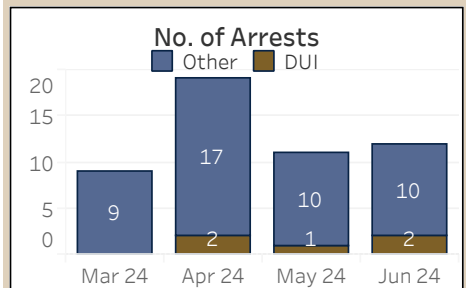

June 2024 Police Report

Release Date 2024-07-11

Offenses Reported¹

Types	2021	2022	2023	2024 YTD
Person	74	110	96	44
Property	59	92	117	32
Society	52	67	134	57
Total Crimes	185	269	347	133
Crimes/1,000 Pop	13.8	17.7	19.6	

Case Report Types

- Person Crimes** = murder, manslaughter, rape/sodomy, assault, intimidation and kidnapping offenses
- Property Crimes** = robbery, burglary, larceny/theft, arson, destruction of property, counterfeiting, fraud, embezzlement, blackmail and stolen property offenses
- Society Crimes** = drugs/narcotics, gambling, pornography, prostitution and weapons law violations

Police Activity²

	2024 Monthly Avg ³	Mar 24	Apr 24	May 24	Jun 24	June 2023
Citizen Calls for Service (CFS)	296	267	335	364	337	337
Proactive Policing	1,875	2,034	1,959	1,998	1,632	1,358

Citations⁷

	Mar 24	Apr 24	May 24	Jun 24
Infraction	61	49	58	57
Misdemeanor	20	11	19	11

Select Call Types

	2024 Monthly Avg ³	Mar 24	Apr 24	May 24	Jun 24	June 2023
Crash Response	32	27	45	36	29	22
Crisis/Mental Health ⁴	12	10	17	10	11	9
Domestic Violence	5	4	5	3	10	4
Juvenile Activity	18	12	27	22	13	14
Location Checks ⁵	385	419	377	396	299	408
Property Crime Calls ⁶	15	15	18	16	18	18
School Checks	45	62	42	32	28	41
Traffic Stops	374	445	367	419	321	278
Welfare Checks	21	26	28	13	19	22