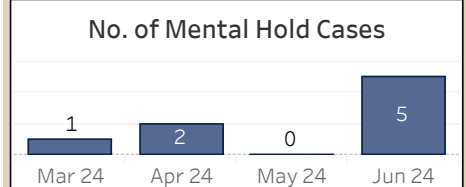

Police Activity²

	2024 Monthly Avg ³	Mar 24	Apr 24	May 24	Jun 24	June 2023
Citizen Calls for Service (CFS)	296	267	335	364	337	337
Proactive Policing	1,875	2,034	1,959	1,998	1,632	1,358

Citations⁷

	Mar 24	Apr 24	May 24	Jun 24
Infraction	61	49	58	57
Misdemeanor	20	11	19	11

Select Call Types

	2024 Monthly Avg ³	Mar 24	Apr 24	May 24	Jun 24	June 2023
Crash Response	32	27	45	36	29	22
Crisis/Mental Health ⁴	12	10	17	10	11	9
Domestic Violence	5	4	5	3	10	4
Juvenile Activity	18	12	27	22	13	14
Location Checks ⁵	385	419	377	396	299	408
Property Crime Calls ⁶	15	15	18	16	18	18
School Checks	45	62	42	32	28	41
Traffic Stops	374	445	367	419	321	278
Welfare Checks	21	26	28	13	19	22