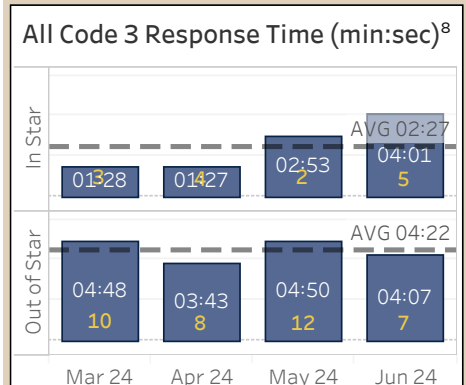

Police Activity²

	2024 Monthly Avg ³	Mar 24	Apr 24	May 24	Jun 24	June 2023
Citizen Calls for Service (CFS)	296	267	335	364	337	337
Proactive Policing	1,875	2,034	1,959	1,998	1,632	1,358

Citations⁷

	Mar 24	Apr 24	May 24	Jun 24
Infraction	61	49	58	57
Misdemeanor	20	11	19	11

Select Call Types

	2024 Monthly Avg ³	Mar 24	Apr 24	May 24	Jun 24	June 2023
Crash Response	32	27	45	36	29	22
Crisis/Mental Health ⁴	12	10	17	10	11	9
Domestic Violence	5	4	5	3	10	4
Juvenile Activity	18	12	27	22	13	14
Location Checks ⁵	385	419	377	396	299	408
Property Crime Calls ⁶	15	15	18	16	18	18
School Checks	45	62	42	32	28	41
Traffic Stops	374	445	367	419	321	278
Welfare Checks	21	26	28	13	19	22