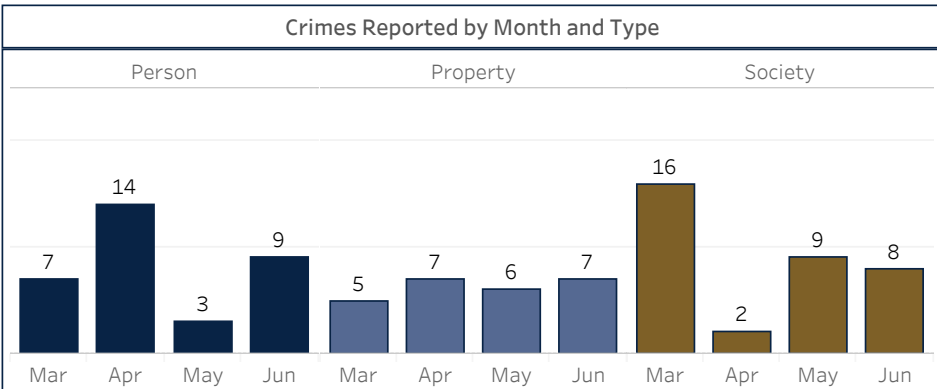

June 2024 Police Report

Release Date 2024-07-11

Offenses Reported¹

Types	2021	2022	2023	2024 YTD
Person	74	110	96	44
Property	59	92	117	32
Society	52	67	134	57
Total Crimes	185	269	347	133
Crimes/1,000 Pop	13.8	17.7	19.6	

Case Report Types

- •**Person Crimes** = murder, manslaughter, rape/sodomy, assault, intimidation and kidnapping offenses
- •**Property Crimes** = robbery, burglary, larceny/theft, arson, destruction of property, counterfeiting, fraud, embezzlement, blackmail and stolen property offenses
- •**Society Crimes** = drugs/narcotics, gambling, pornography, prostitution and weapons law violations