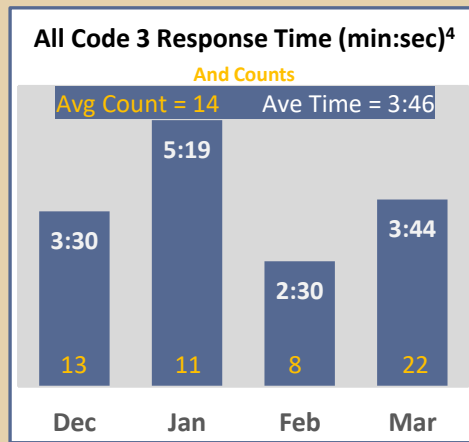

*Projected 2023 Crimes Range will be based on Jan-June and year % averages from years 2020-2023.

- ### Case Report Types
- Person Crimes** = murder, manslaughter, rape/sodomy, assault, intimidation and kidnapping offenses
 - Property Crimes** = robbery, burglary, larceny/theft, arson, destruction of property, counterfeiting, fraud, embezzlement, blackmail and stolen property offenses
 - Society Crimes** = drugs/narcotics, gambling, pornography, prostitution and weapons law violations

*Arrests are a count of arrest number per case, on the 48 Group A Offenses, and date of arrest.

Police Calls Activity ²	Monthly Average ³	Dec-22	Jan-23	Feb-23	Mar-23	Mar-22
Citizen Calls for Service (CFS)	271	273	268	227	315	250
Proactive Policing	1,226	1,323	1,392	1,048	1,139	879
Selected Call types						
Domestic Violence	6	6	10	3	6	8
Crisis/MentalHealth ⁵	7	3	7	9	9	4
Juvenile Activity	12	15	9	7	16	14
School Checks	54	57	40	53	66	73
Traffic Stops	299	322	369	261	242	133
Location Checks ⁶	441	506	525	343	388	396
Crash Response	29	41	32	14	30	19
Welfare Checks	21	23	15	21	26	18
Property Crime Calls ⁷	19	22	13	16	24	20

¹Offense Reports are compiled from NIBRS RMS. ²Police Call data reflects calls within the City of Star and all dispatched calls with a Star Deputy. ³Monthly averages are based on the four identified months. ⁴Code 3 calls - Represents ALL incidents that are routed at Priority 3, where Priority 3 calls require an immediate emergency response. ⁵Calls are for Crisis, Mental Holds, Suicidal Subject and CIT calls. ⁶Location Checks include Construction Site, Property, and Security checks. ⁷Property Crime Calls include calls for theft, vandalism, burglary, and fraud.