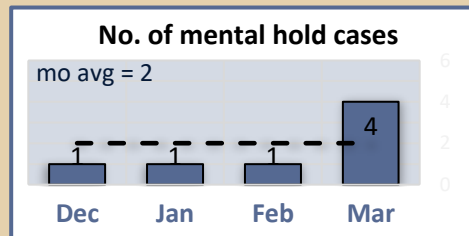

*Projected 2023 Crimes Range will be based on Jan-June and year % averages from years 2020-2023.

- ### Case Report Types
- Person Crimes** = murder, manslaughter, rape/sodomy, assault, intimidation and kidnapping offenses
 - Property Crimes** = robbery, burglary, larceny/theft, arson, destruction of property, counterfeiting, fraud, embezzlement, blackmail and stolen property offenses
 - Society Crimes** = drugs/narcotics, gambling, pornography, prostitution and weapons law violations

*Arrests are a count of arrest number per case, on the 48 Group A Offenses, and date of arrest.

Police Calls Activity ²	Monthly Average ³	Dec-22	Jan-23	Feb-23	Mar-23	Mar-22
Citizen Calls for Service (CFS)	271	273	268	227	315	250
Proactive Policing	1,226	1,323	1,392	1,048	1,139	879
Selected Call types						
Domestic Violence	6	6	10	3	6	8
Crisis/MentalHealth ⁵	7	3	7	9	9	4
Juvenile Activity	12	15	9	7	16	14
School Checks	54	57	40	53	66	73
Traffic Stops	299	322	369	261	242	133
Location Checks ⁶	441	506	525	343	388	396
Crash Response	29	41	32	14	30	19
Welfare Checks	21	23	15	21	26	18
Property Crime Calls ⁷	19	22	13	16	24	20

¹Offense Reports are compiled from NIBRS RMS. ²Police Call data reflects calls within the City of Star and all dispatched calls with a Star Deputy. ³Monthly averages are based on the four identified months. ⁴Code 3 calls - Represents ALL incidents that are routed at Priority 3, where Priority 3 calls require an immediate emergency response. ⁵Calls are for Crisis, Mental Holds, Suicidal Subject and CIT calls. ⁶Location Checks include Construction Site, Property, and Security checks. ⁷Property Crime Calls include calls for theft, vandalism, burglary, and fraud.