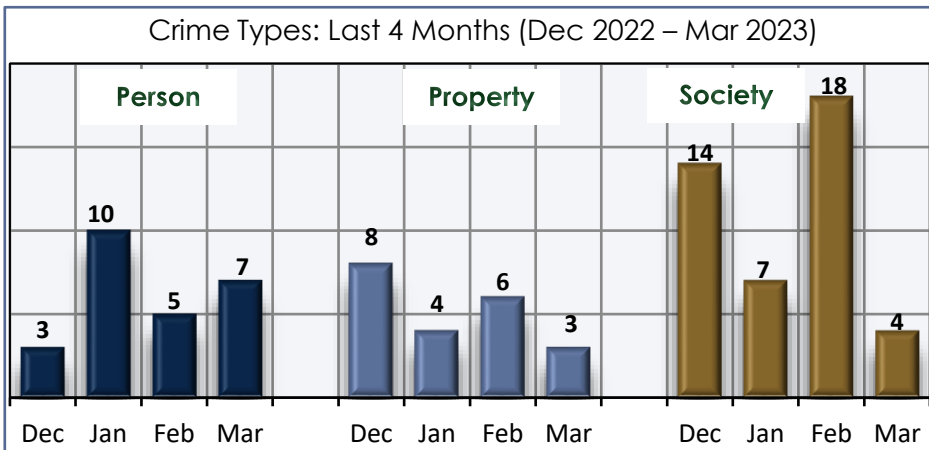

MARCH 2023 POLICE REPORT

(Released April 13, 2023)

Offense Reported ¹	2023			Previous Years		
	March	YTD	Projected Range*	2022	2021	2020
Crimes (#)	14	64		266	185	209
Person	7	22		107	74	60
Property	3	13		92	59	99
Society	4	29		67	52	50
Crimes / Pop (#/1000 population)				17.5	13.8	18.8

*Projected 2023 Crimes Range will be based on Jan-June and year % averages from years 2020-2023.

- ### Case Report Types
- Person Crimes** = murder, manslaughter, rape/sodomy, assault, intimidation and kidnapping offenses
 - Property Crimes** = robbery, burglary, larceny/theft, arson, destruction of property, counterfeiting, fraud, embezzlement, blackmail and stolen property offenses
 - Society Crimes** = drugs/narcotics, gambling, pornography, prostitution and weapons law violations

*Arrests are a count of arrest number per case, on the 48 Group A Offenses, and date of arrest.

Police Calls Activity ²	Monthly Average ³	Dec-22	Jan-23	Feb-23	Mar-23	Mar-22
Citizen Calls for Service (CFS)	271	273	268	227	315	250
Proactive Policing	1,226	1,323	1,392	1,048	1,139	879
Selected Call types						
Domestic Violence	6	6	10	3	6	8
Crisis/MentalHealth ⁵	7	3	7	9	9	4
Juvenile Activity	12	15	9	7	16	14
School Checks	54	57	40	53	66	73
Traffic Stops	299	322	369	261	242	133
Location Checks ⁶	441	506	525	343	388	396
Crash Response	29	41	32	14	30	19
Welfare Checks	21	23	15	21	26	18
Property Crime Calls ⁷	19	22	13	16	24	20