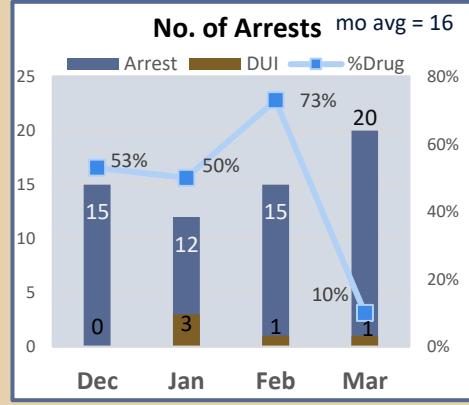

MARCH 2023 POLICE REPORT

(Released April 13, 2023)

Offense Reported ¹	2023			Previous Years		
	March	YTD	Projected Range*	2022	2021	2020
Crimes (#)	14	64		266	185	209
Person	7	22		107	74	60
Property	3	13		92	59	99
Society	4	29		67	52	50
Crimes / Pop (#/1000 population)				17.5	13.8	18.8

*Projected 2023 Crimes Range will be based on Jan-June and year % averages from years 2020-2023.

- ### Case Report Types
- Person Crimes** = murder, manslaughter, rape/sodomy, assault, intimidation and kidnapping offenses
 - Property Crimes** = robbery, burglary, larceny/theft, arson, destruction of property, counterfeiting, fraud, embezzlement, blackmail and stolen property offenses
 - Society Crimes** = drugs/narcotics, gambling, pornography, prostitution and weapons law violations

*Arrests are a count of arrest number per case, on the 48 Group A Offenses, and date of arrest.

Police Calls Activity ²	Monthly Average ³	Dec-22	Jan-23	Feb-23	Mar-23	Mar-22
Citizen Calls for Service (CFS)	271	273	268	227	315	250
Proactive Policing	1,226	1,323	1,392	1,048	1,139	879
Selected Call types						
Domestic Violence	6	6	10	3	6	8
Crisis/MentalHealth ⁵	7	3	7	9	9	4
Juvenile Activity	12	15	9	7	16	14
School Checks	54	57	40	53	66	73
Traffic Stops	299	322	369	261	242	133
Location Checks ⁶	441	506	525	343	388	396
Crash Response	29	41	32	14	30	19
Welfare Checks	21	23	15	21	26	18
Property Crime Calls ⁷	19	22	13	16	24	20

¹Offense Reports are compiled from NIBRS RMS. ²Police Call data reflects calls within the City of Star and all dispatched calls with a Star Deputy. ³Monthly averages are based on the four identified months. ⁴Code 3 calls - Represents ALL incidents that are routed at Priority 3, where Priority 3 calls require an immediate emergency response. ⁵Calls are for Crisis, Mental Holds, Suicidal Subject and CIT calls. ⁶Location Checks include Construction Site, Property, and Security checks. ⁷Property Crime Calls include calls for theft, vandalism, burglary, and fraud.